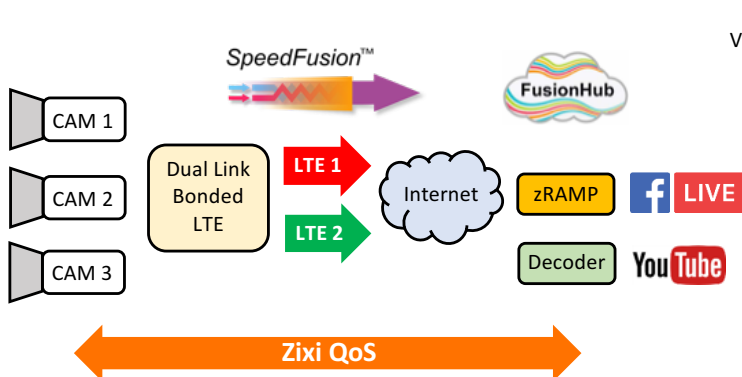

## CONNECTED CAM™

**Affordable**

JVC cameras feature built-in encoder and IP connectivity.

Our Bonded LTE uplink systems provide bi-directional VPN connection and full *Internet* access.

Cameras with built-in streaming and connectivity

**Bonded LTE uplink systems**

- |                |                                      |
|----------------|--------------------------------------|
| <b>SFE-CAM</b> | Dual Link LTE dockable Wi-Fi Hotspot |
| PB-CELL200     | Dual Link LTE portable Wi-Fi Hotspot |
| WB-CELL200A    | Dual Link LTE IP67 Access Point      |
| WB-CELL410     | Quad Link LTE-A IP67 Access Point    |
| WB-MAP100      | Long-range 5 GHz Wi-Fi Hotspot       |
| WB-MCA100      | Long-range camera adapter            |
| HD-65U         | USB Wi-Fi adapter                    |

**Reliable**

Streaming live video from any location over LTE or even Wi-Fi/LAN presents many challenges including bandwidth limitation, packet (data) loss, latency and jitter which may result in the corrupted video. The Internet is a “public” network, shared among millions of users, with unpredictable variations of speed and connection quality. Bonding multiple connections to increase available bandwidth and providing efficient error correction (QoS) to compensate for data loss assure delivery of broadcast-quality video over “public” networks. JVC cameras, IP video servers, and decoders are equipped with Zixi error correction (QoS). Zixi protocol monitors connection quality and applies the dynamic mix of FEC (Forward Error Correction), ARQ (Advanced Repeat reQuest) and Adaptive Bitrate to recover 100% of data in difficult network conditions.

# zRAMP – IP Video Server with Zixi QoS

- Personal "Cloud" streaming server appliance
- Reliable streaming with Zixi QoS
- Single input streaming to multiple designations
- 4x4 and 2x2 input/output options
- Low power, fanless design for 24/7 operation
- No subscription fees