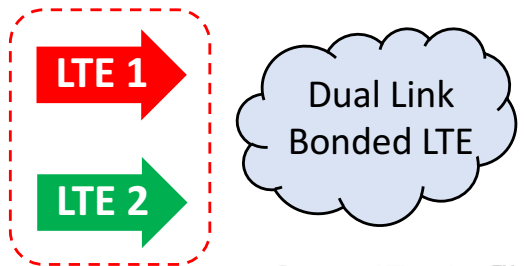

# SFE-CAM – Dual Link Bonded Access Point

Connect multiple cameras and IoT devices

- Teleprompter
- Decoder
- Encoder
- PTZ camera
- IFB / Intercom
- Laptop / server
- Smart device

- Dual LTE-A modems
- High-gain MIMO LTE and Wi-Fi antennas
- Bi-directional Internet connection
- Creates on location Wi-Fi Hotspot
- GPS for asset management
- Gold and V-mount battery options
- AC power supply