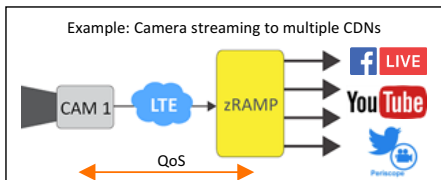

# SFE-CAM – Dual Link Bonded Access Point

Connect multiple cameras and IoT devices

- Teleprompter
- Decoder
- Encoder
- PTZ camera
- IFB / Intercom
- Laptop / server
- Smart device

- Dual LTE-A modems
- High-gain MIMO LTE and Wi-Fi antennas
- Bi-directional Internet connection
- Creates on location Wi-Fi Hotspot
- GPS for asset management
- Gold and V-mount battery options
- AC power supply

# zRAMP – IP Video Server with Zixi QoS

- Personal "Cloud" streaming server appliance
- Reliable streaming with Zixi QoS
- Single input streaming to multiple designations
- 4x4 and 2x2 input/output options
- Low power, fanless design for 24/7 operation
- No subscription fees