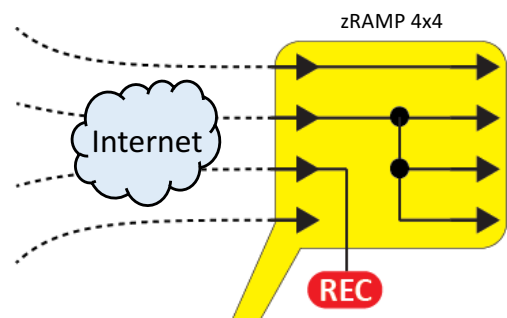

# SFE-CAM – Dual Link Bonded Access Point

Connect multiple cameras and IoT devices

- Teleprompter
- Decoder
- Encoder
- PTZ camera
- IFB / Intercom
- Laptop / server
- Smart device

- Dual LTE-A modems
- High-gain MIMO LTE and Wi-Fi antennas
- Bi-directional Internet connection
- Creates on location Wi-Fi Hotspot
- GPS for asset management
- Gold and V-mount battery options
- AC power supply

# zRAMP – IP Video Server with Zixi QoS

- Personal "Cloud" streaming server appliance
- Reliable streaming with Zixi QoS
- Single input streaming to multiple designations
- 4x4 and 2x2 input/output options
- Low power, fanless design for 24/7 operation
- No subscription fees