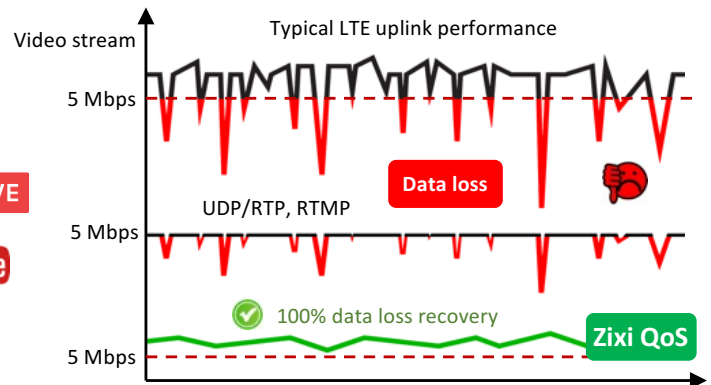

## CONNECTED CAM™

**Affordable**

JVC cameras feature built-in encoder and IP connectivity.

Our Bonded LTE uplink systems provide bi-directional VPN connection and full *Internet* access.

Cameras with built-in streaming and connectivity

**Reliable**

Streaming live video from any location over LTE or even Wi-Fi/LAN presents many challenges including bandwidth limitation, packet (data) loss, latency and jitter which may result in the corrupted video. The Internet is a “public” network, shared among millions of users, with unpredictable variations of speed and connection quality. Bonding multiple connections to increase available bandwidth and providing efficient error correction (QoS) to compensate for data loss assure delivery of broadcast-quality video over “public” networks. JVC cameras, IP video servers, and decoders are equipped with Zixi error correction (QoS). Zixi protocol monitors connection quality and applies the dynamic mix of FEC (Forward Error Correction), ARQ (Advanced Repeat reQuest) and Adaptive Bitrate to recover 100% of data in difficult network conditions.